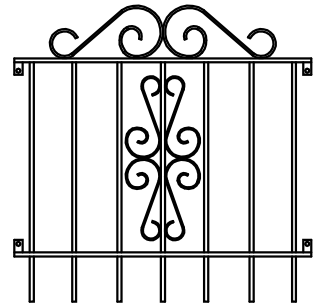

ORNAMENTAL IRON SPECIALTIES LLC

15201 East 333rd Street Archie, Missouri 64725
PH: (816) 456-0256

WINDOW GUARD DESIGNS

These are just some examples of the unlimited possibilities for window guard designs.
Consult your salesman for additional ideas about creating the look you desire.

WG-003